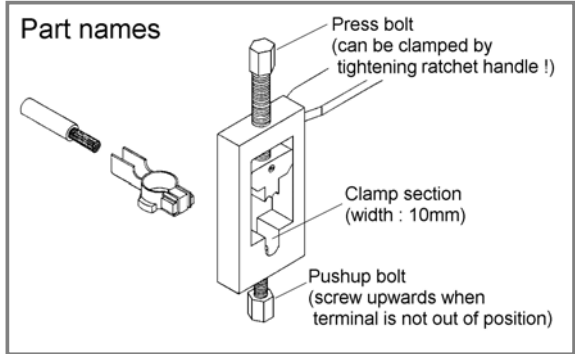

BTC-629

This is convenient when replacing or processing battery cable terminals! Not only can caulking can be done easily, on-site, but it looks attractive and is tight and secure!

Exclusively for 20 square cables

Terminal catalog

- No.130 Large-capacity type : For use on minus (negative) side: 16
- No.132 Large-capacity type : For use on plus (positive) side: 17.5
- No.131 Normal type : For use on minus (negative) side: 11.1