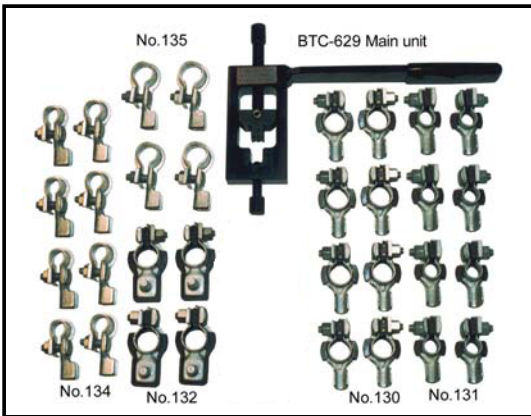

BTC-629

This is convenient when replacing or processing battery cable terminals! Not only can caulking can be done easily, on-site, but it looks attractive and is tight and secure!

Exclusively for 20 square cables

Terminal catalog

- No.130 Large-capacity type : For use on minus (negative) side: 16
- No.132 Large-capacity type : For use on plus (positive) side: 17.5
- No.131 Normal type : For use on minus (negative) side: 11.1

Compact-car type

- Standard type For use on 134 (-) minus (negative) side, 11.1
- For use on 134 (+) plus (positive) side, 12.7
- Large-capacity type For use on 135 (-) minus (negative) side, 16.0
- For use on 135 (+) plus (positive) side, 17.5

BTC-629

Now you ' re ready to go to work, just by opening the hood!
Terminals contained in set: